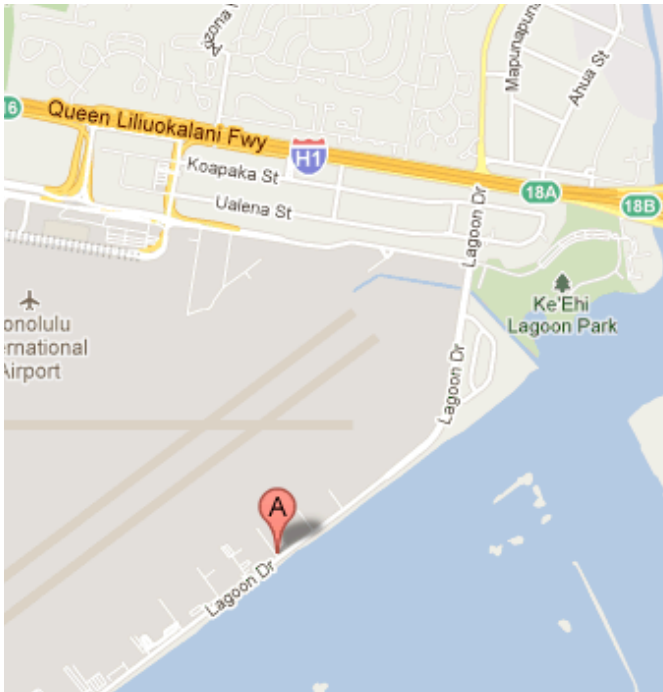

Referentia Systems Incorporated

155 Kapalulu Place, Suite 200

Honolulu, Hawaii 96819

Phone: (808) 840-8500

www.referentia.com

DIRECTIONS TO OUR OFFICE:

If you are coming from Central Oahu side on the H-1 freeway town-bound:

- 1) Take Exit 16 toward Airport.
- 2) Keep left at the fork, follow signs for Paiea St/Aolele St and merge onto Aolele St.
- 3) Turn right at Lagoon Drive.
- 4) Take third right onto Kapalulu Place.

If you are coming from Diamond Head side on the H-1 freeway west-bound:

- 1) Take the Nimitz Highway exit.
- 2) Stay on the Nimitz Highway under the viaduct
- 3) Turn left at Lagoon Drive
- 4) Take sixth right onto Kapalulu Place.

Note: The US Sheriff frequently patrols Lagoon Drive, so please watch your speed.