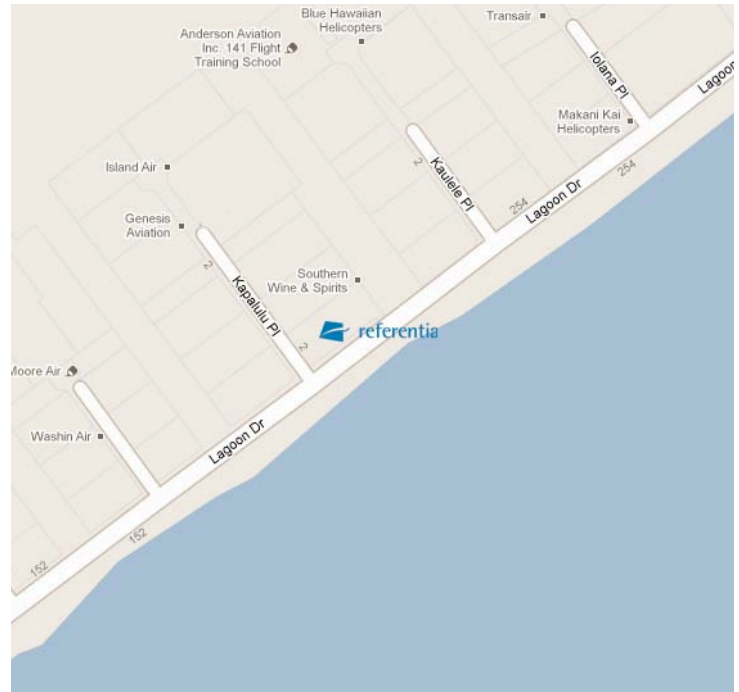

Referentia Systems Incorporated

155 Kapalulu Place, Suite 200

Honolulu, Hawaii 96819

Phone: (808) 840-8500

www.referentia.com

DIRECTIONS TO OUR OFFICE:

If you are coming from Central Oahu side on the H-1 freeway town-bound:

- 1) Take Exit 16 toward Airport.
- 2) Keep left at the fork, follow signs for Paiea St/Aolele St and merge onto Aolele St.
- 3) Turn right at Lagoon Drive.
- 4) Take third right onto Kapalulu Place.

If you are coming from Diamond Head side on the H-1 freeway west-bound:

- 1) Take the Nimitz Highway exit.
- 2) Stay on the Nimitz Highway under the viaduct
- 3) Turn left at Lagoon Drive
- 4) Take sixth right onto Kapalulu Place.

Note: The US Sheriff frequently patrols Lagoon Drive, so please watch your speed.