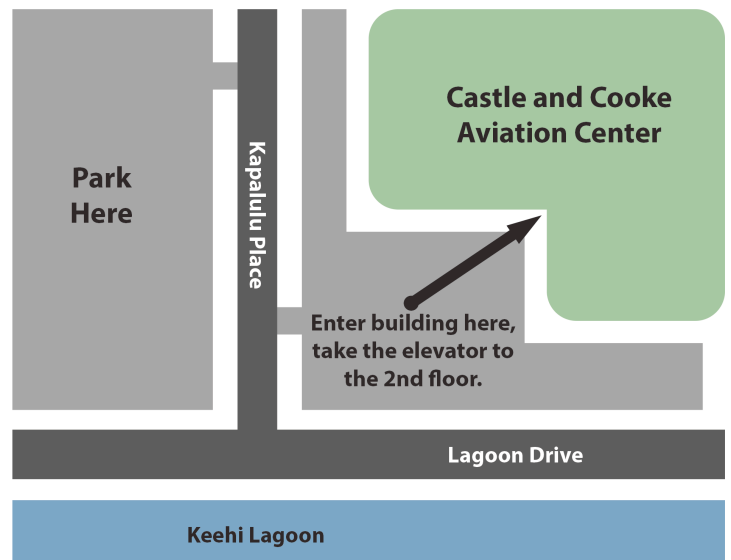

- 1) Take Exit 16 toward Airport.
- 2) Keep left at the fork, follow signs for Paiea St/Aolele St and merge onto Aolele St.
- 3) Turn right at Lagoon Drive.
- 4) Take third right onto Kapalulu Place.

If you are coming from Diamond Head side on the H-1 freeway west-bound:

- 1) Take the Nimitz Highway exit.
- 2) Stay on the Nimitz Highway under the viaduct
- 3) Turn left at Lagoon Drive
- 4) Take sixth right onto Kapalulu Place.

Note: The US Sheriff frequently patrols Lagoon Drive, so please watch your speed.