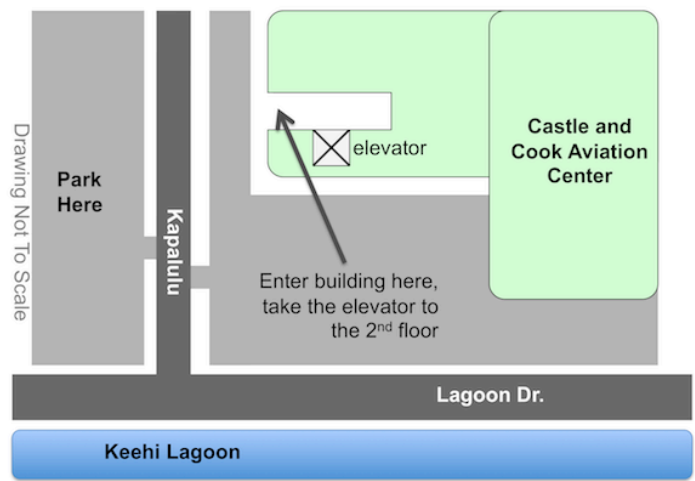

- 1) Take Exit 16 toward Airport.
- 2) Keep left at the fork, follow signs for Paiea St/Aolele St and merge onto Aolele St.
- 3) Turn right at Lagoon Drive.
- 4) Take third right onto Kapalulu Place.

If you are coming from Diamond Head side on the H-1 freeway west-bound:

- 1) Take the Nimitz Highway exit.
- 2) Stay on the Nimitz Highway under the viaduct
- 3) Turn left at Lagoon Drive
- 4) Take sixth right onto Kapalulu Place.

Note: The US Sheriff frequently patrols Lagoon Drive, so please watch your speed.