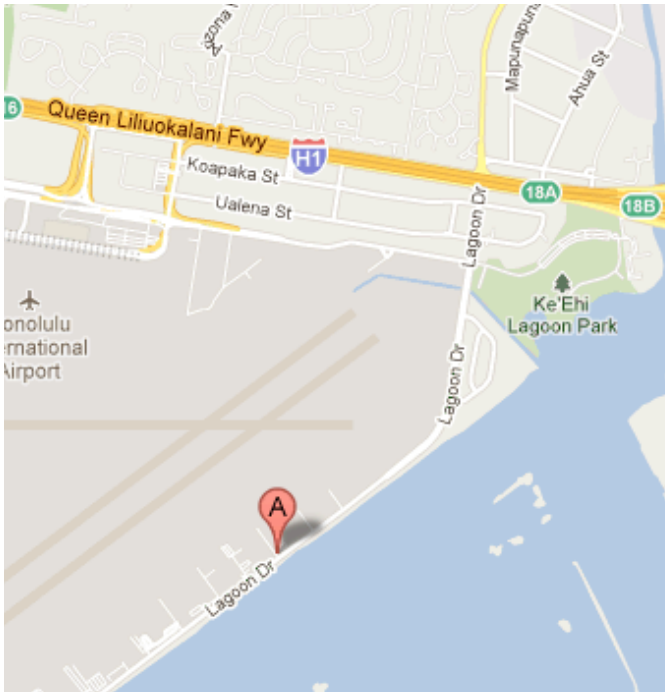

Referentia Systems Incorporated

155 Kapalulu Place, Suite 200

Honolulu, Hawaii 96819

Phone: (808) 840-8500

www.referentia.com

DIRECTIONS TO OUR OFFICE:

If you are coming from Central Oahu side on the H-1 freeway town-bound:

- 1) Take Exit 16 toward Airport.
- 2) Keep left at the fork, follow signs for Paiea St/Aolele St and merge onto Aolele St.
- 3) Turn right at Lagoon Drive.
- 4) Take third right onto Kapalulu Place.

If you are coming from Diamond Head side on the H-1 freeway west-bound:

- 1) Take the Nimitz Highway exit.
- 2) Stay on the Nimitz Highway under the viaduct
- 3) Turn left at Lagoon Drive
- 4) Take sixth right onto Kapalulu Place.

Note: The US Sheriff frequently patrols Lagoon Drive, so please watch your speed.